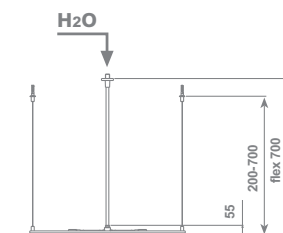

Shower head 16:9 concealed with **white light**. 980x540 mm size
Available in Mirror, White, Black

Novità new

Portate/Water Flows:

consigliata / suggest	15 lt/min.
ottimale / best	20 lt/min.

mirror/mirror	SOFDX169LMI	€ 3.096,80
bianco/white	SOFDX169LBI	€ 3.096,80
nero/black	SOFDX169LNE	€ 3.096,80

16:9

soffioni doccia

Soffione doccia 16:9 ad incasso. Dimensione 980x540 mm
Disponibile nelle finiture Mirror, Bianco, Nero

Shower head 16:9 concealed. 980x540 mm size
Available in Mirror, White, Black

Novità
new

Portate/Water Flows:

consigliata / suggest	15 lt/min.
ottimale / best	20 lt/min.

mirror/mirror	SOFDX169IMI	€ 2.312,80
bianco/white	SOFDX169IBI	€ 2.312,80
nero/black	SOFDX169INE	€ 2.312,80

Soffione doccia 16:9 pendente a soffitto. Dimensione 980x540 mm
Disponibile nelle finiture Mirror, Bianco, Nero

Shower head 16:9 hanging to ceiling. 980x540 mm size
Available in Mirror, White, Black

Novità
new

Portate/Water Flows:

consigliata / suggest	15 lt/min.
ottimale / best	20 lt/min.

mirror/mirror	SOFDX169AMI	€ 1.940,40
bianco/white	SOFDX169ABI	€ 1.940,40
nero/black	SOFDX169ANE	€ 1.940,40