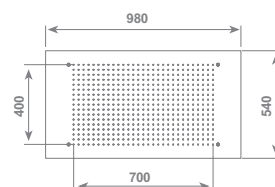

Shower head 16:9 concealed with **white light**. 980x540 mm size
Available in Mirror, White, Black

Novità new

Portate/Water Flows:

consigliata / suggest	15 lt/min.
ottimale / best	20 lt/min.

mirror/mirror	SOFDX169LMI	€ 3.096,80
bianco/white	SOFDX169LBI	€ 3.096,80
nero/black	SOFDX169LNE	€ 3.096,80

16:9

soffioni doccia

Soffione doccia 16:9 ad incasso. Dimensione 980x540 mm
Disponibile nelle finiture Mirror, Bianco, Nero

Shower head 16:9 concealed. 980x540 mm size
Available in Mirror, White, Black

Novità
new

Portate/Water Flows:

consigliata / suggest	15 lt/min.
ottimale / best	20 lt/min.

mirror/mirror	SOFDX169IMI	€ 2.312,80
bianco/white	SOFDX169IBI	€ 2.312,80
nero/black	SOFDX169INE	€ 2.312,80

Soffione doccia 16:9 pendente a soffitto. Dimensione 980x540 mm
Disponibile nelle finiture Mirror, Bianco, Nero

Shower head 16:9 hanging to ceiling. 980x540 mm size
Available in Mirror, White, Black

Novità
new

Portate/Water Flows:

consigliata / suggest	15 lt/min.
ottimale / best	20 lt/min.

mirror/mirror	SOFDX169AMI	€ 1.940,40
bianco/white	SOFDX169ABI	€ 1.940,40
nero/black	SOFDX169ANE	€ 1.940,40