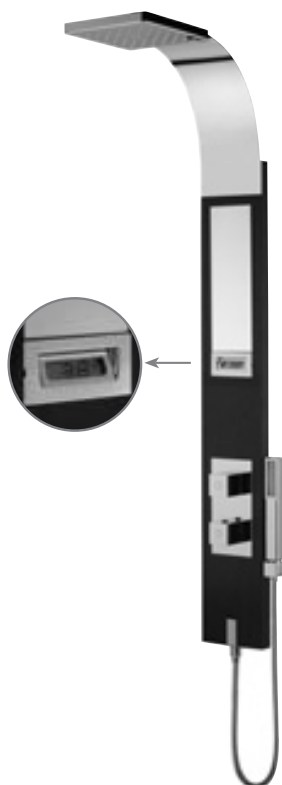

domoget

interpretato / played:
VID design

Prodotto confezionato in scatola singola completo di istruzioni
Product packaged in single box complete with instructions sheet

Colonna doccia DOMOGET a muro completa di:

- Soffione 200x200 mm
 - **portata 15lt/min con limitatore di portata**
 - Doccia DOMO Full Spray
 - Flessibile in ottone Ø 14 mm "doppia aggraffatura" con calotta conica girevole da 150 cm
 - Miscelatore monocomando con deviatore 2 vie in ottone
 - Lettore digitale di temperatura dell'acqua. Funzionamento a batteria
 - Specchio verticale
- Disponibile nelle finiture Wengè, Bianco, Nero

Shower column DOMOGET for wall consisting in:

- Shower head 200x200 mm
 - **water flow 15 lt/min (3,96 gpm) with flow restrictor**
 - DOMO Full Spray shower
 - Double interlock brass hose, Ø 14 mm - 150 cm length, with ends 1/2" F x 1/2" F and anti-torsion conical swivel nut
 - Brass single lever mixer with 2 way diverter
 - Digital water temperature display. Battery powered
 - Vertical mirror
- Available in Wengè, White, Black finishing

Shower column DOMOGET for wall consisting in:

- Shower head 200x200 mm
 - **water flow 15 lt/min (3,96 gpm) with flow restrictor**
 - DOMO Full Spray shower
 - Double interlock brass hose, Ø 14 mm - 150 cm length, with ends 1/2" F x 1/2" F and anti-torsion conical swivel nut
 - Brass thermostatic mixer with 2 way diverter
 - Digital water temperature display. Battery powered
 - Vertical mirror
- Available in Wengè, White, Black finishing