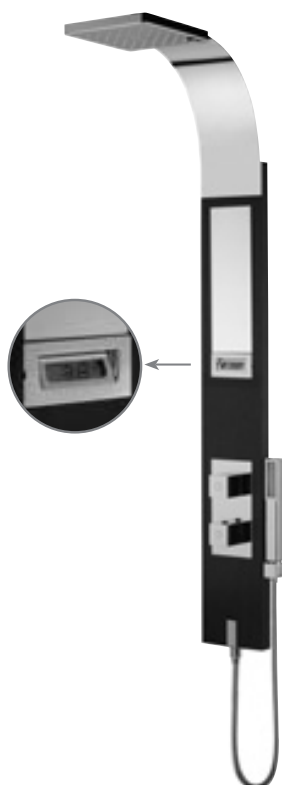

- Soffione 200x200 mm
 - **portata 15lt/min con limitatore di portata**
 - Doccia DOMO Full Spray
 - Flessibile in ottone Ø 14 mm "doppia aggraffatura" con calotta conica girevole da 150 cm
 - Miscelatore monocomando con deviatore 2 vie in ottone
 - Lettore digitale di temperatura dell'acqua. Funzionamento a batteria
 - Specchio verticale
- Disponibile nelle finiture Wengè, Bianco, Nero

Shower column DOMOGET for wall consisting in:

- Shower head 200x200 mm
 - **water flow 15 lt/min (3,96 gpm) with flow restrictor**
 - DOMO Full Spray shower
 - Double interlock brass hose, Ø 14 mm - 150 cm length, with ends 1/2" F x 1/2" F and anti-torsion conical swivel nut
 - Brass single lever mixer with 2 way diverter
 - Digital water temperature display. Battery powered
 - Vertical mirror
- Available in Wengè, White, Black finishing

cromo/chrome

| | | |
|--------------|-----------|------------|
| wengè/wengè | CDO05CR | € 1.685,60 |
| bianco/white | CDO05BICR | € 1.685,60 |
| nero/black | CDO05NECR | € 1.685,60 |

Colonna doccia DOMOGET a muro completa di:

Shower column DOMOGET for wall consisting in:

- Shower head 200x200 mm
 - **water flow 15 lt/min (3,96 gpm) with flow restrictor**
 - DOMO Full Spray shower
 - Double interlock brass hose, Ø 14 mm - 150 cm length, with ends 1/2" F x 1/2" F and anti-torsion conical swivel nut
 - Brass thermostatic mixer with 2 way diverter
 - Digital water temperature display. Battery powered
 - Vertical mirror
- Available in Wengè, White, Black finishing