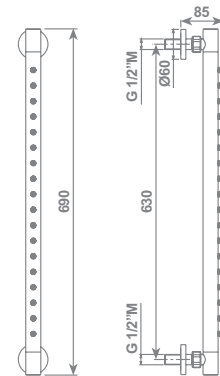

Soffione orizzontale cascata - 1/2" M
"Water fall" Horizontal head shower - 1/2" M

jewels

jewels

jewels

jewels