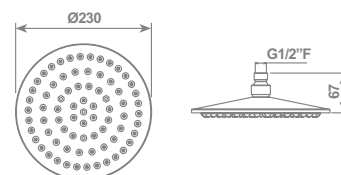

Shower head Ø 230 mm - 1/2" F
water flow 15 lt/min (3,96 gpm) with flow restrictor

Cromo/Chrome

Full Spray/Full Spray	SOFDX021CR	€ 460,00
-----------------------	------------	----------

jewels

SOFDX035CR - Soffione Ø 150 mm - 1/2" F - Shower head Ø 150 mm - 1/2" F
portata 10 lt/min con limitatore di portata
water flow 10 lt/min (2,64 gpm) with flow restrictor