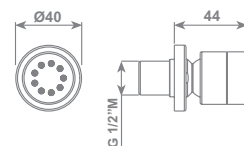

Soffioncino laterale orientabile Body Spray - 1/2" F completo di raccordo 1/2" M
Adjustable Body Spray 1/2" F male adapter included - 1/2" M

Cromo/chrome SOFDX106GCR € 38,00

domo

Master 6 pezzi/pcs

Soffioncino laterale orientabile Body Spray - 1/2" F completo di raccordo 1/2" M
Adjustable Body Spray 1/2" F male adapter included - 1/2" M