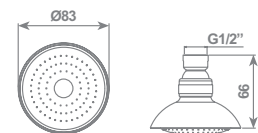

cromo/chrome

Full Spray/Full Spray   SOF06CR   € 10,86

apollo

Master 6 pezzi/pcs

Soffione regolabile SLIM - 1/2" F

SLIM adjustable shower rose - 1/2" F