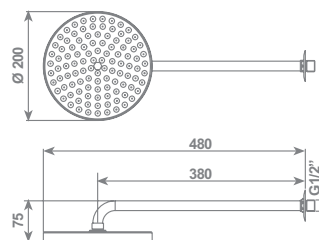

Braccio a parete lungh. 380 mm 1/2" M / Wall arm 380 mm length 1/2" M
chromo/chrome BRDX031FCR € 21,00

jewels

Soffione Ø 200 mm - 1/2" F
Shower head Ø 200 mm - 1/2" F

chromo/chrome
Full Spray/Full Spray SOF83CR € 98,00

Braccio a parete lungh. 380 mm 1/2" M / Wall arm 380 mm length 1/2" M
chromo/chrome BRDX031FCR € 21,00

jewels

Soffione "Stella" Ø 230 mm - 1/2" F
portata 15 lt/min con limitatore di portata

"Star" Shower head Ø 230 mm - 1/2" F
water flow 15 lt/min (3,96 gpm) with flow restrictor