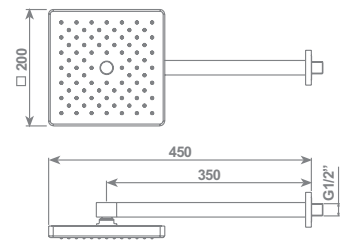

Soffione DOMO 200x200 mm - 1/2" F
portata 15 lt/min con limitatore di portata

DOMO shower head 200x200 mm - 1/2" F
water flow 15 lt/min (3,96 gpm) with flow restrictor

cromo/chrome		
Full Spray/Full Spray	SOFDX107GCR	€ 187,50

Braccio a parete lungh. 370 mm 1/2" M / Wall arm 370 mm length 1/2" M

cromo/chrome	BRADX27CR	€ 140,00

domo

Soffione STYLE Ø 200 mm - 1/2" F
portata 15 lt/min con limitatore di portata

STYLE shower head Ø 200 mm - 1/2" F
water flow 15 lt/min (3,96 gpm) with flow restrictor

cromo/chrome		
Full Spray/Full Spray	SOFDX109GCR	€ 162,50

Braccio a parete lungh. 370 mm 1/2" M / Wall arm 370 mm length 1/2" M

cromo/chrome	BRADX003CR	€ 110,00

style

Soffione Full Spray - 1/2" F
Full Spray Shower head - 1/2" F

cromo/chrome		
Ø 120	SOFDX017CR	€ 250,00
Ø 160	SOFDX037CR	€ 340,00
Ø 230	SOFDX020CR	€ 440,00

Braccio a parete lungh. 380 mm 1/2" M / Wall arm 380 mm length 1/2" M

cromo/chrome	BRADX23CR	€ 170,00

jewels

Soffione Full Spray - 1/2" F
Full Spray Shower head - 1/2" F

cromo/chrome		
Ø 120	SOFDX018CR	€ 260,00
Ø 160	SOFDX038CR	€ 350,00
Ø 230	SOFDX022CR	€ 450,00

Braccio a parete lungh. 370 mm 1/2" M / Wall arm 370 mm length 1/2" M

cromo/chrome	BRADX003CR	€ 110,00

jewels