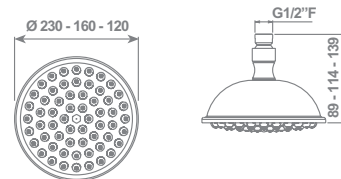

SOFDX018CR - Soffione Ø 120 mm - 1/2" F - Shower head Ø 120 mm - 1/2" F
portata 10 lt/min con limitatore di portata
water flow 10 lt/min (2,64 gpm) with flow restrictor

SOFDX038CR - Soffione Ø 160 mm - 1/2" F - Shower head Ø 160 mm - 1/2" F
portata 10 lt/min con limitatore di portata
water flow 10 lt/min (2,64 gpm) with flow restrictor

SOFDX022CR - Soffione Ø 230 mm - 1/2" F - Shower head Ø 230 mm - 1/2" F
portata 15 lt/min con limitatore di portata
water flow 15 lt/min (3,96 gpm) with flow restrictor

Cromo/Chrome

Full Spray/Full Spray	SOFDX018CR	€ 260,00
Full Spray/Full Spray	SOFDX038CR	€ 350,00
Full Spray/Full Spray	SOFDX022CR	€ 450,00

jewels

SOFDX017CR - Soffione Ø 120 mm - 1/2" F - Shower head Ø 120 mm - 1/2" F
portata 10 lt/min con limitatore di portata
water flow 10 lt/min (2,64 gpm) with flow restrictor

SOFDX037CR - Soffione Ø 160 mm - 1/2" F - Shower head Ø 160 mm - 1/2" F
portata 10 lt/min con limitatore di portata
water flow 10 lt/min (2,64 gpm) with flow restrictor

SOFDX020CR - Soffione Ø 230 mm - 1/2" F - Shower head Ø 230 mm - 1/2" F
portata 15 lt/min con limitatore di portata
water flow 15 lt/min (3,96 gpm) with flow restrictor

Cromo/Chrome

Full Spray/Full Spray	SOFDX017CR	€ 250,00
Full Spray/Full Spray	SOFDX037CR	€ 340,00
Full Spray/Full Spray	SOFDX020CR	€ 440,00

jewels

Soffione Ø 230 mm - 1/2" F
portata 15 lt/min con limitatore di portata

Shower head Ø 230 mm - 1/2" F
water flow 15 lt/min (3,96 gpm) with flow restrictor

Cromo/Chrome

Full Spray/Full Spray	SOFDX021CR	€ 460,00

jewels

SOFDX035CR - Soffione Ø 150 mm - 1/2" F - Shower head Ø 150 mm - 1/2" F
portata 10 lt/min con limitatore di portata
water flow 10 lt/min (2,64 gpm) with flow restrictor