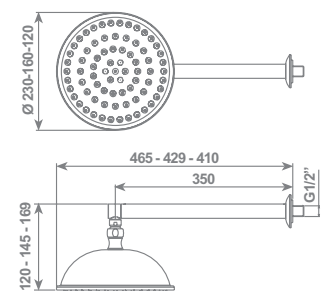

Soffione DOMO 200x200 mm - 1/2" F
portata 15 lt/min con limitatore di portata

DOMO shower head 200x200 mm - 1/2" F
water flow 15 lt/min (3,96 gpm) with flow restrictor

cromo/chrome		
Full Spray/Full Spray	SOFDX107GCR	€ 187,50

Braccio a parete lungh. 370 mm 1/2" M / Wall arm 370 mm length 1/2" M

cromo/chrome	BRADX27CR	€ 140,00

domo

Soffione STYLE Ø 200 mm - 1/2" F
portata 15 lt/min con limitatore di portata

STYLE shower head Ø 200 mm - 1/2" F
water flow 15 lt/min (3,96 gpm) with flow restrictor

cromo/chrome		
Full Spray/Full Spray	SOFDX109GCR	€ 162,50

Braccio a parete lungh. 370 mm 1/2" M / Wall arm 370 mm length 1/2" M

cromo/chrome	BRADX003CR	€ 110,00

style

Soffione Full Spray - 1/2" F
Full Spray Shower head - 1/2" F

cromo/chrome		
Ø 120	SOFDX017CR	€ 250,00
Ø 160	SOFDX037CR	€ 340,00
Ø 230	SOFDX020CR	€ 440,00

Braccio a parete lungh. 380 mm 1/2" M / Wall arm 380 mm length 1/2" M

cromo/chrome	BRADX23CR	€ 170,00

jewels

Soffione Full Spray - 1/2" F
Full Spray Shower head - 1/2" F

cromo/chrome		
Ø 120	SOFDX018CR	€ 260,00
Ø 160	SOFDX038CR	€ 350,00
Ø 230	SOFDX022CR	€ 450,00

Braccio a parete lungh. 370 mm 1/2" M / Wall arm 370 mm length 1/2" M

cromo/chrome	BRADX003CR	€ 110,00

jewels