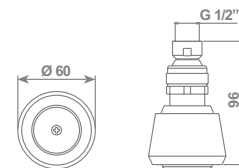

Soffione regolabile MACH - 1/2" F

MACH adjustable shower rose - 1/2" F