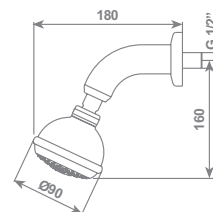

Braccio a parete lungh. 150 mm 1/2" MM / Wall arm 150 mm length 1/2" MM

cromo/chrome	BRA10CR	€ 26,00

fisio

Master 6 pezzi/pcs