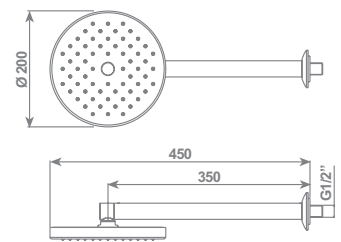

cromo/chrome		
Full Spray/Full Spray	SOFDX107GCR	€ 187,50

Braccio a parete lungh. 370 mm 1/2" M / Wall arm 370 mm length 1/2" M

cromo/chrome	BRADX27CR	€ 140,00
--------------	-----------	----------

domo

Soffione STYLE Ø 200 mm - 1/2" F
portata 15 lt/min con limitatore di portata

STYLE shower head Ø 200 mm - 1/2" F
water flow 15 lt/min (3,96 gpm) with flow restrictor

cromo/chrome		
Full Spray/Full Spray	SOFDX109GCR	€ 162,50

Braccio a parete lungh. 370 mm 1/2" M / Wall arm 370 mm length 1/2" M