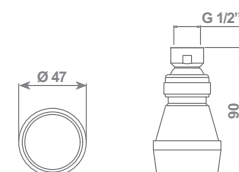

cromo/chrome

2 getti/2 sprays   SOF11CR   € 22,00

mach

Master 6 pezzi/pcs

Soffione regolabile ANTI SCALE - 1/2" F

ANTI SCALE adjustable shower rose - 1/2" F