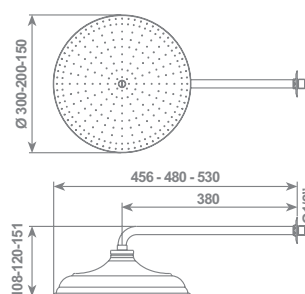

jewels

Soffione Ø 230 mm - 1/2" F
portata 15 lt/min con limitatore di portata

Shower head Ø 230 mm - 1/2" F
water flow 15 lt/min (3,96 gpm) with flow restrictor

chromo/chrome
Full Spray/Full Spray SOFDX021CR € 460,00

Braccio a parete lungh. 370 mm 1/2" M / Wall arm 370 mm length 1/2" M
chromo/chrome BRADX003CR € 110,00

jewels

Soffione Full Spray - 1/2" F
Full Spray Shower head - 1/2" F

chromo/chrome
Ø 150 SOFDX035CR € 76,00
Ø 200 SOFDX015CR € 126,00
Ø 300 SOFDX016CR € 196,00

Braccio a parete lungh. 380 mm 1/2" M / Wall arm 380 mm length 1/2" M
chromo/chrome BRDX031FCR € 21,00

jewels

Soffione Ø 200 mm - 1/2" F
Shower head Ø 200 mm - 1/2" F

chromo/chrome
Full Spray/Full Spray SOF83CR € 98,00