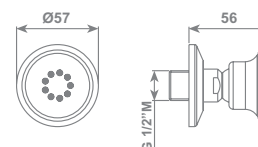

Cromo/chrome   SOF84GCR   € 22,00

style

Master 6 pezzi/pcs

Soffioncino laterale orientabile Body Spray - 1/2" F completo di raccordo 1/2" M
Adjustable Body Spray 1/2" F male adapter included - 1/2" M