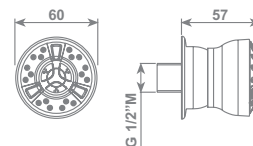

Soffioncino laterale orientabile Body Spray 2 getti 1/2" F completo di raccordo 1/2" M
2 sprays adjustable Body Spray 1/2" F male adapter included - 1/2" M