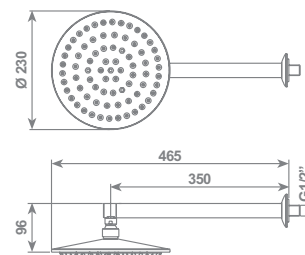

jewels

Soffione Ø 230 mm - 1/2" F
portata 15 lt/min con limitatore di portata

Shower head Ø 230 mm - 1/2" F
water flow 15 lt/min (3,96 gpm) with flow restrictor

chromo/chrome
Full Spray/Full Spray SOFDX021CR € 460,00