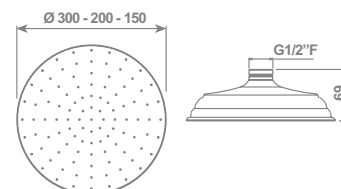

SOFDX018CR - Soffione Ø 120 mm - 1/2" F - Shower head Ø 120 mm - 1/2" F
portata 10 lt/min con limitatore di portata
water flow 10 lt/min (2,64 gpm) with flow restrictor

SOFDX038CR - Soffione Ø 160 mm - 1/2" F - Shower head Ø 160 mm - 1/2" F
portata 10 lt/min con limitatore di portata
water flow 10 lt/min (2,64 gpm) with flow restrictor

SOFDX022CR - Soffione Ø 230 mm - 1/2" F - Shower head Ø 230 mm - 1/2" F
portata 15 lt/min con limitatore di portata
water flow 15 lt/min (3,96 gpm) with flow restrictor

Cromo/Chrome

Full Spray/Full Spray	SOFDX018CR	€ 260,00
Full Spray/Full Spray	SOFDX038CR	€ 350,00
Full Spray/Full Spray	SOFDX022CR	€ 450,00

jewels

SOFDX017CR - Soffione Ø 120 mm - 1/2" F - Shower head Ø 120 mm - 1/2" F
portata 10 lt/min con limitatore di portata
water flow 10 lt/min (2,64 gpm) with flow restrictor

SOFDX037CR - Soffione Ø 160 mm - 1/2" F - Shower head Ø 160 mm - 1/2" F
portata 10 lt/min con limitatore di portata
water flow 10 lt/min (2,64 gpm) with flow restrictor

SOFDX020CR - Soffione Ø 230 mm - 1/2" F - Shower head Ø 230 mm - 1/2" F
portata 15 lt/min con limitatore di portata
water flow 15 lt/min (3,96 gpm) with flow restrictor

Cromo/Chrome

Full Spray/Full Spray	SOFDX017CR	€ 250,00
Full Spray/Full Spray	SOFDX037CR	€ 340,00
Full Spray/Full Spray	SOFDX020CR	€ 440,00

jewels

Soffione Ø 230 mm - 1/2" F
portata 15 lt/min con limitatore di portata

Shower head Ø 230 mm - 1/2" F
water flow 15 lt/min (3,96 gpm) with flow restrictor

Cromo/Chrome

Full Spray/Full Spray	SOFDX021CR	€ 460,00

jewels

SOFDX035CR - Soffione Ø 150 mm - 1/2" F - Shower head Ø 150 mm - 1/2" F
portata 10 lt/min con limitatore di portata
water flow 10 lt/min (2,64 gpm) with flow restrictor