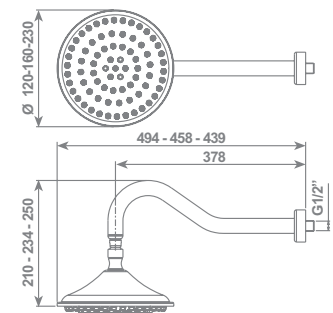

STYLE shower head Ø 200 mm - 1/2" F
water flow 15 lt/min (3,96 gpm) with flow restrictor

cromo/chrome		
Full Spray/Full Spray	SOFDX109GCR	€ 162,50

Braccio a parete lungh. 370 mm 1/2" M / Wall arm 370 mm length 1/2" M

Braccio a parete lungh. 380 mm 1/2" M / Wall arm 380 mm length 1/2" M

cromo/chrome	BRADX23CR	€ 170,00
--------------	-----------	----------

jewels

Soffione Full Spray - 1/2" F
Full Spray Shower head - 1/2" F

jewels

Soffione Ø 230 mm - 1/2" F
portata 15 lt/min con limitatore di portata

Shower head Ø 230 mm - 1/2" F
water flow 15 lt/min (3,96 gpm) with flow restrictor

chromo/chrome
Full Spray/Full Spray SOFDX021CR € 460,00