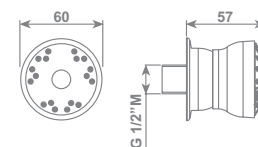

Cromo/chrome   SOF50GCR   € 22,00

sof50

Master 6 pezzi/pcs

Soffioncino laterale orientabile Body Spray - 1/2" F completo di raccordo 1/2" M
Adjustable Body Spray 1/2" F male adapter included - 1/2" M