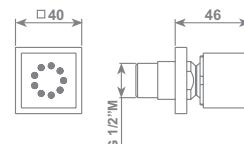

Cromo/chrome   SOF78CR   € 34,00

sof78

Master 6 pezzi/pcs

Soffioncino laterale orientabile Body Spray - 1/2" F completo di raccordo 1/2" M
Adjustable Body Spray 1/2" F male adapter included - 1/2" M