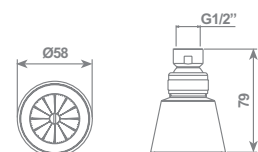

Soffione regolabile SLIM - 1/2" F

SLIM adjustable shower rose - 1/2" F

cromo/chrome

Full Spray/Full Spray SOF07CR € 11,20

slim

Master 6 pezzi/pcs

Soffione regolabile DANUBIO - 1/2" F

DANUBIO adjustable shower rose - 1/2" F