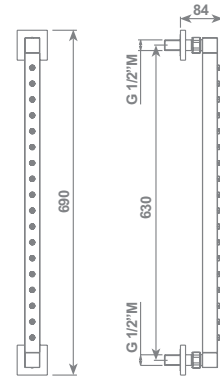

Soffione orizzontale cascata - 1/2" M
"Water fall" Horizontal head shower - 1/2" M

jewels

jewels

jewels

jewels