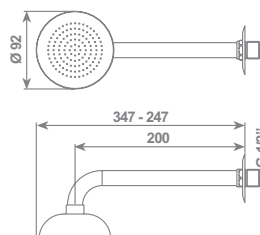

STYLE shower head Ø 200 mm - 1/2" F
water flow 15 lt/min (3,96 gpm) with flow restrictor

cromo/chrome		
Full Spray/Full Spray	SOFDX109GCR	€ 162,50

Braccio a parete lungh. 370 mm 1/2" M / Wall arm 370 mm length 1/2" M

SPIAGGIA shower rose - 1/2" F

cromo/chrome

Full Spray/Full Spray	SOF13CR	€ 4,25
-----------------------	---------	--------

Braccio TUBO a parete - 1/2" MM / TUBO Wall arm - 1/2" MM

200 mm	BR014FCR	€ 9,00
300 mm	BR015FCR	€ 10,00