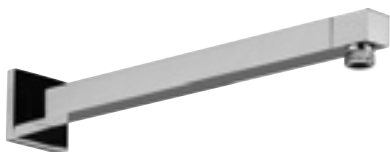

Braccio DOMO a parete quadro lungh. 370 mm 1/2" M
DOMO square wall arm 370 mm lenght 1/2" M