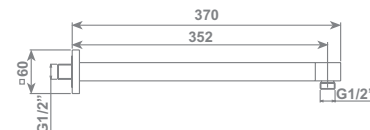

Braccio DOMO a parete quadro lungh. 370 mm 1/2" M
DOMO square wall arm 370 mm lenght 1/2" M