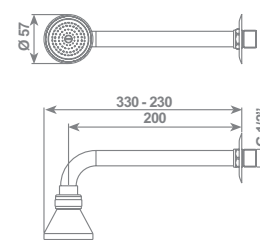

STYLE shower head Ø 200 mm - 1/2" F
water flow 15 lt/min (3,96 gpm) with flow restrictor

cromo/chrome		
Full Spray/Full Spray	SOFDX109GCR	€ 162,50

Braccio a parete lungh. 370 mm 1/2" M / Wall arm 370 mm length 1/2" M

drupy

Master 6 pezzi/pcs

Braccio soffione regolabile APOLLO Full Spray - 1/2" M

APOLLO Full Spray adjustable shower head - 1/2" M

cromo/chrome

200 mm	BSO49CR	€ 16,00
300 mm	BSO50CR	€ 18,00

apollo

Master 6 pezzi/pcs

Braccio soffione regolabile SLIM Full Spray - 1/2" M

SLIM Full Spray adjustable shower head - 1/2" M

cromo/chrome

200 mm	BSO52CR	€ 16,40
300 mm	BSO53CR	€ 18,40

slim

Master 6 pezzi/pcs

Soffione SPIAGGIA- 1/2" F