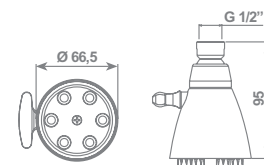

cromo/chrome

Full Spray/Full Spray   SOF10CR   € 14,80

anti scale

Master 6 pezzi/pcs

Soffione regolabile SOFTY JET - 1/2" F

SOFTY JET adjustable shower rose - 1/2" F