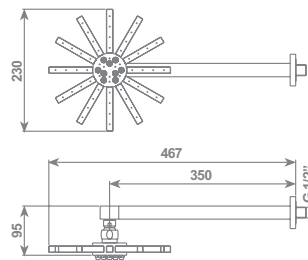

Braccio a parete lungh. 380 mm 1/2" M / Wall arm 380 mm length 1/2" M
chromo/chrome BRDX031FCR € 21,00

jewels

Soffione "Stella" Ø 230 mm - 1/2" F
portata 15 lt/min con limitatore di portata

"Star" Shower head Ø 230 mm - 1/2" F
water flow 15 lt/min (3,96 gpm) with flow restrictor

"Star" Shower head Ø 230 mm - 1/2" F
water flow 15 lt/min (3,96 gpm) with flow restrictor

cromo/chrome		
Full Spray/Full Spray	SOFDX013CR	€ 530,00

Braccio a parete lungh. 370 mm 1/2" M / Wall arm 370 mm length 1/2" M