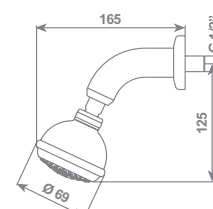

Braccio a parete lungh. 150 mm 1/2" MM / Wall arm 150 mm length 1/2" MM

cromo/chrome	BRA10CR	€ 26,00

tipo plus

Master 6 pezzi/pcs