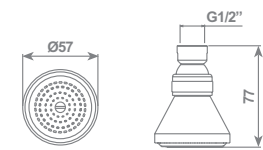

cromo/chrome

Full Spray/Full Spray   SOF83CR   € 98,00

jewels

Soffione regolabile APOLLO - 1/2" F

APOLLO adjustable shower rose - 1/2" F