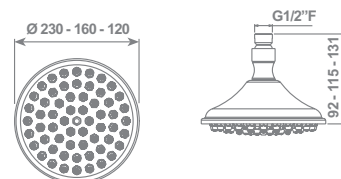

SOFDX018CR - Soffione Ø 120 mm - 1/2" F - Shower head Ø 120 mm - 1/2" F
portata 10 lt/min con limitatore di portata
water flow 10 lt/min (2,64 gpm) with flow restrictor

SOFDX038CR - Soffione Ø 160 mm - 1/2" F - Shower head Ø 160 mm - 1/2" F
portata 10 lt/min con limitatore di portata
water flow 10 lt/min (2,64 gpm) with flow restrictor

SOFDX022CR - Soffione Ø 230 mm - 1/2" F - Shower head Ø 230 mm - 1/2" F
portata 15 lt/min con limitatore di portata
water flow 15 lt/min (3,96 gpm) with flow restrictor

Cromo/Chrome

Full Spray/Full Spray	SOFDX018CR	€ 260,00
Full Spray/Full Spray	SOFDX038CR	€ 350,00
Full Spray/Full Spray	SOFDX022CR	€ 450,00

jewels

SOFDX017CR - Soffione Ø 120 mm - 1/2" F - Shower head Ø 120 mm - 1/2" F
portata 10 lt/min con limitatore di portata
water flow 10 lt/min (2,64 gpm) with flow restrictor

SOFDX037CR - Soffione Ø 160 mm - 1/2" F - Shower head Ø 160 mm - 1/2" F
portata 10 lt/min con limitatore di portata
water flow 10 lt/min (2,64 gpm) with flow restrictor

SOFDX020CR - Soffione Ø 230 mm - 1/2" F - Shower head Ø 230 mm - 1/2" F
portata 15 lt/min con limitatore di portata
water flow 15 lt/min (3,96 gpm) with flow restrictor

Cromo/Chrome

Full Spray/Full Spray	SOFDX017CR	€ 250,00
Full Spray/Full Spray	SOFDX037CR	€ 340,00
Full Spray/Full Spray	SOFDX020CR	€ 440,00

jewels

Soffione Ø 230 mm - 1/2" F
portata 15 lt/min con limitatore di portata

Shower head Ø 230 mm - 1/2" F
water flow 15 lt/min (3,96 gpm) with flow restrictor

Cromo/Chrome

Full Spray/Full Spray	SOFDX021CR	€ 460,00

jewels

SOFDX035CR - Soffione Ø 150 mm - 1/2" F - Shower head Ø 150 mm - 1/2" F
portata 10 lt/min con limitatore di portata
water flow 10 lt/min (2,64 gpm) with flow restrictor