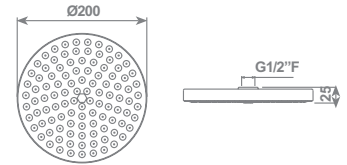

Cromo/Chrome

Full Spray/Full Spray	SOFDX035CR	€ 76,00
Full Spray/Full Spray	SOFDX015CR	€ 116,00
Full Spray/Full Spray	SOFDX016CR	€ 196,00

jewels

Soffione Ø 200 mm - 1/2" F

Shower head Ø 200 mm - 1/2" F

cromo/chrome