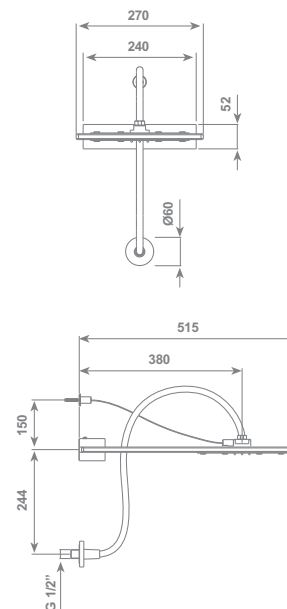

Doccia a muro ICE LIGHT con soffione incorporato Ø 300 mm
Disponibile nelle finiture Trasparente con **romoterapia**, Trasparente, Bianco, Nero

Wall shower ICE LIGHT with shower head Ø 300 mm
Available in Transparent with **colourtherapy**, Transparent, White, Black

Comando a distanza per l'accensione/spengimento e regolazione delle luci
Remote control which allows you to custom create a colourtherapy program

Portate/Water Flows:

consigliata / suggest	15 lt/min.
ottimale / best	20 lt/min.

romo/chrome

romoterapia/colourtherapy	SOFDX128LGCR	€ 1.695,60
trasparente/transparent	SOFDX128CR	€ 1.372,00
bianco/white	SOFDX128BICR	€ 1.372,00
nero/black	SOFDX128NECR	€ 1.372,00

Novità new full light

Doccia a muro ICE LIGHT con soffione incorporato Ø 200 mm
Disponibile nelle finiture Trasparente con **romoterapia**, Trasparente, Bianco, Nero

Wall shower ICE LIGHT with shower head Ø 200 mm
Available in Transparent with **colourtherapy**, Transparent, White, Black

Comando a distanza per l'accensione/spengimento e regolazione delle luci
Remote control which allows you to custom create a colourtherapy program

Portate/Water Flows:

consigliata / suggest	15 lt/min.
ottimale / best	20 lt/min.

romo/chrome

romoterapia/colourtherapy	SOFDX126LGCR	€ 1.597,60
trasparente/transparent	SOFDX126CR	€ 1.274,00
bianco/white	SOFDX126BICR	€ 1.274,00
nero/black	SOFDX126NECR	€ 1.274,00

Novità new full light