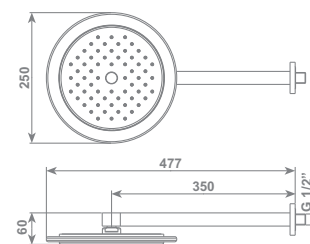

Soffione Ø 250 mm - 1/2" F
portata 15lt/min con limitatore di portata

Head shower Ø 250 mm - 1/2" F
water flow 15 lt/min (3,96 gpm) with flow restrictor

BRADX27CR

trasparente/transparent	SOFDX121GCR	€ 197,96
bianco/white	SOFDX121GBICR	€ 197,96
nero/black	SOFDX121GNECR	€ 197,96

Braccio a parete lungh. 370 mm 1/2" M / Wall arm 370 mm length 1/2" M

quadro/square	BRADX27CR	€ 137,20
tondo/round	BRADX003CR	€ 107,80