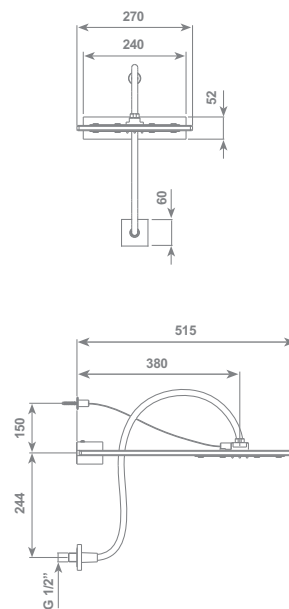

Portate/Water Flows:

consigliata / suggest	15 lt/min.
ottimale / best	20 lt/min.

cromo/chrome

cromoterapia/colourtherapy	SOFDX127LGCR	€ 1.627,00
trasparente/transparent	SOFDX127CR	€ 1.303,40
bianco/white	SOFDX127BICR	€ 1.303,40
nero/black	SOFDX127NECR	€ 1.303,40

Novità new full light