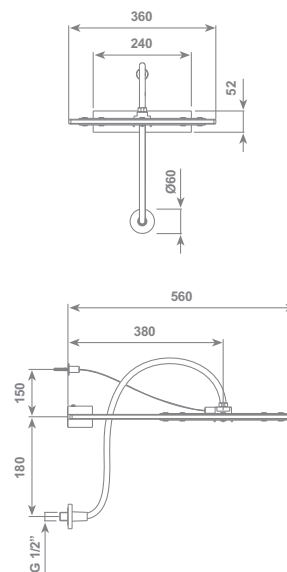

Doccia a muro ICE LIGHT con soffione incorporato Ø 300 mm
Disponibile nelle finiture Trasparente con **romoterapia**, Trasparente, Bianco, Nero

Wall shower ICE LIGHT with shower head Ø 300 mm
Available in Transparent with **colourtherapy**, Transparent, White, Black

Comando a distanza per l'accensione/spengimento e regolazione delle luci
Remote control which allows you to custom create a colourtherapy program

Portate/Water Flows:

consigliata / suggest	15 lt/min.
ottimale / best	20 lt/min.

romo/chrome

romoterapia/colourtherapy	SOFDX128LGCR	€ 1.695,60
trasparente/transparent	SOFDX128CR	€ 1.372,00
bianco/white	SOFDX128BICR	€ 1.372,00
nero/black	SOFDX128NECR	€ 1.372,00

Novità new full light

Doccia a muro ICE LIGHT con soffione incorporato Ø 200 mm
Disponibile nelle finiture Trasparente con **romoterapia**, Trasparente, Bianco, Nero

Wall shower ICE LIGHT with shower head Ø 200 mm
Available in Transparent with **colourtherapy**, Transparent, White, Black

Comando a distanza per l'accensione/spengimento e regolazione delle luci
Remote control which allows you to custom create a colourtherapy program

Portate/Water Flows:

consigliata / suggest	15 lt/min.
ottimale / best	20 lt/min.

romo/chrome

romoterapia/colourtherapy	SOFDX126LGCR	€ 1.597,60
trasparente/transparent	SOFDX126CR	€ 1.274,00
bianco/white	SOFDX126BICR	€ 1.274,00
nero/black	SOFDX126NECR	€ 1.274,00

Novità new full light