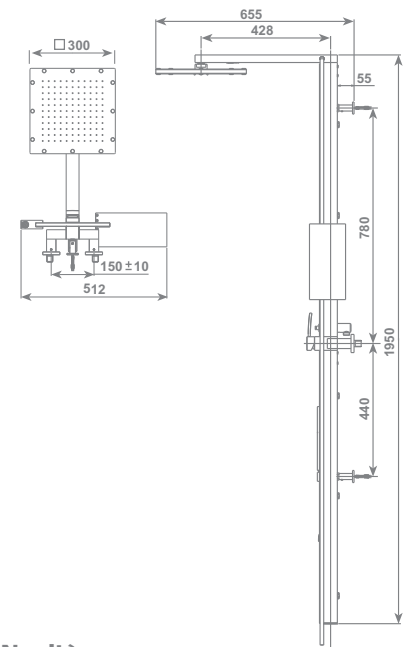

Portate/Water Flows:

consigliata / suggest	15 lt/min.
ottimale / best	20 lt/min.

cromo/chrome

cromoterapia/colourtherapy	CDI02LGCR	€ 4.381,60
trasparente/transparent	CDI02CR	€ 3.939,60
bianco/white	CDI02BICR	€ 3.939,60
nero/black	CDI02NECR	€ 3.939,60