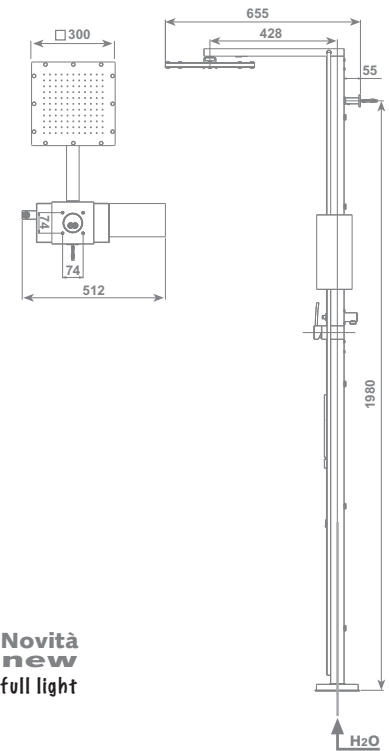

Portate/Water Flows:

consigliata / suggest	15 lt/min.
ottimale / best	20 lt/min.

cromo/chrome

cromoterapia/colourtherapy	CDI01LGCR	€ 4.518,00
trasparente/transparent	CDI01CR	€ 4.076,80
bianco/white	CDI01BICR	€ 4.076,80
nero/black	CDI01NECR	€ 4.076,80

Novità new full light