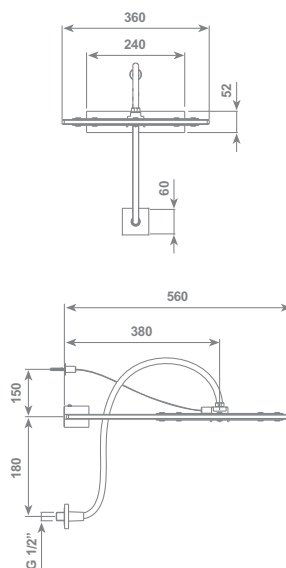

Doccia a muro ICE LIGHT con soffione incorporato 300x300 mm
Disponibile nelle finiture Trasparente con **romoterapia**, Trasparente, Bianco, Nero

Wall shower ICE LIGHT with shower head 300x300 mm
Available in Transparent with **colourtherapy**, Transparent, White, Black

Comando a distanza per l'accensione/spengimento e regolazione delle luci
Remote control which allows you to custom create a colourtherapy program

Portate/Water Flows:

consigliata / suggest	15 lt/min.
ottimale / best	20 lt/min.

cromo/chrome

cromoterapia/colourtherapy	SOFDX129LGCR	€ 1.725,00
trasparente/transparent	SOFDX129CR	€ 1.401,40
bianco/white	SOFDX129BICR	€ 1.401,40
nero/black	SOFDX129NECR	€ 1.401,40

Novità new full light

Doccia a muro ICE LIGHT con soffione incorporato 200x200 mm
Disponibile nelle finiture Trasparente con **romoterapia**, Trasparente, Bianco, Nero

Wall shower ICE LIGHT with shower head 200x200 mm
Available in Transparent with **colourtherapy**, Transparent, White, Black

Comando a distanza per l'accensione/spengimento e regolazione delle luci
Remote control which allows you to custom create a colourtherapy program

Portate/Water Flows:

consigliata / suggest	15 lt/min.
ottimale / best	20 lt/min.

cromo/chrome

cromoterapia/colourtherapy	SOFDX127LGCR	€ 1.627,00
trasparente/transparent	SOFDX127CR	€ 1.303,40
bianco/white	SOFDX127BICR	€ 1.303,40
nero/black	SOFDX127NECR	€ 1.303,40

Novità new full light