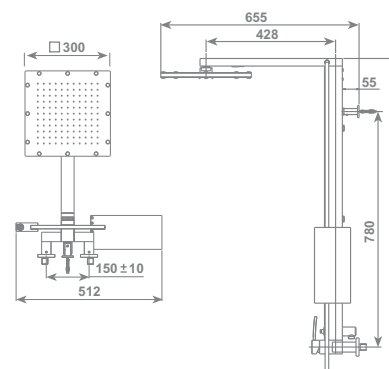

Comando a distanza per l'accensione/spengimento e regolazione delle luci

Remote control which allows you to custom create a colourtherapy program

Portate/Water Flows:

consigliata / suggest	15 lt/min.
ottimale / best	20 lt/min.

cromo/chrome		
cromoterapia/colourtherapy	CDI03LGCR	€ 3.978,80
trasparente/transparent	CDI03CR	€ 3.586,80
bianco/white	CDI03BICR	€ 3.586,80
nero/black	CDI03NECR	€ 3.586,80

**Novità
new
full light**